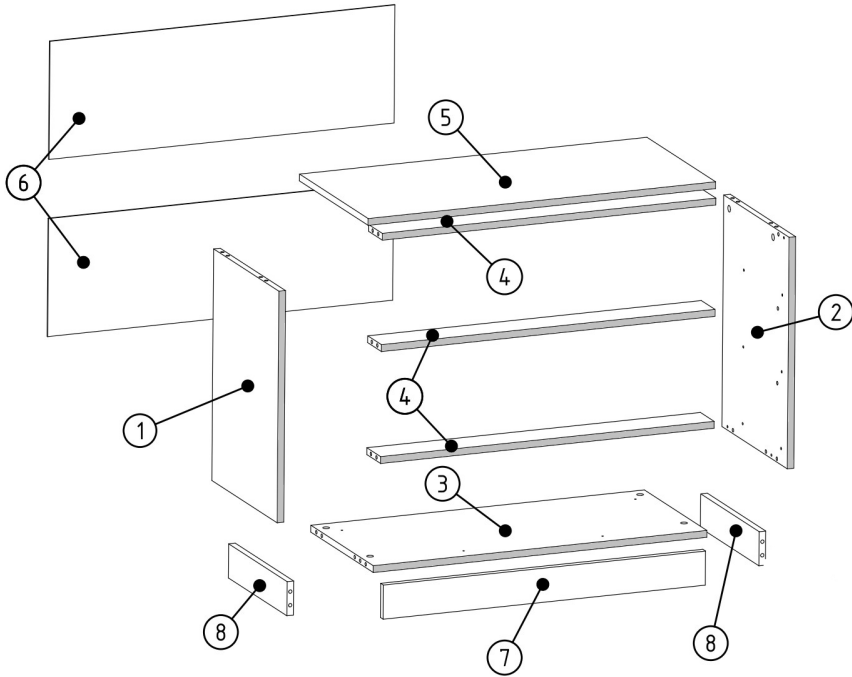

AMBER_3S

PRODUCTION DATE

PACKING CODE

001794	12	3
001789	11	3
000053	10	6
001788	9	3
001795	8	2
001796	7	1
001808	6	2
001790	5	1
001792	4	3
001791	3	1
001809	2	1
001810	1	1
ID	NUMBER	QUANTITY